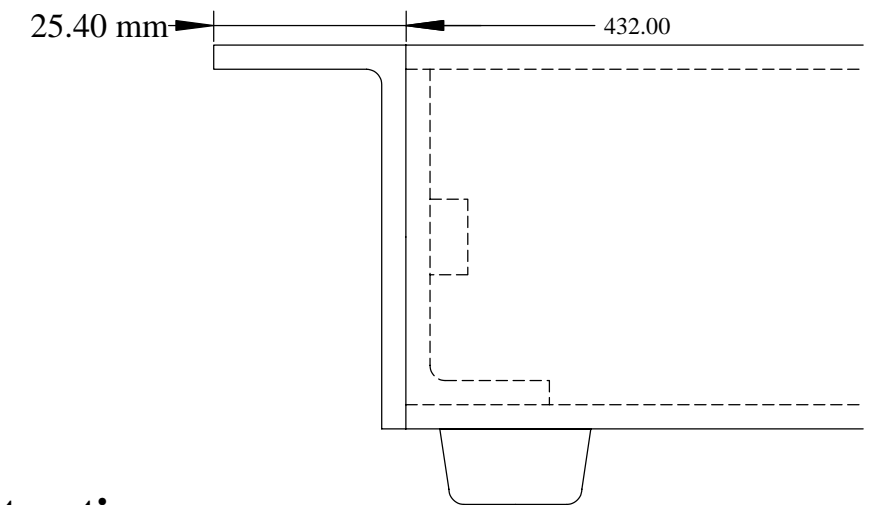

BrikWorm flush rack mount option

BrikWorm recessed rack mount option

40-4105-101310	10/02/07
REVISION RECORD	

FLATKEYS	HTTP://WWW.FLATKEYS.CO.UK
TITLE BRIKWORM RACK MOUNT OPTIONS	
FILE WORMRACKOPT.DWG	SHEET NUMBER 1 OF 1
PART NUMBER 40-4105-101310	START DATE 12/10/06