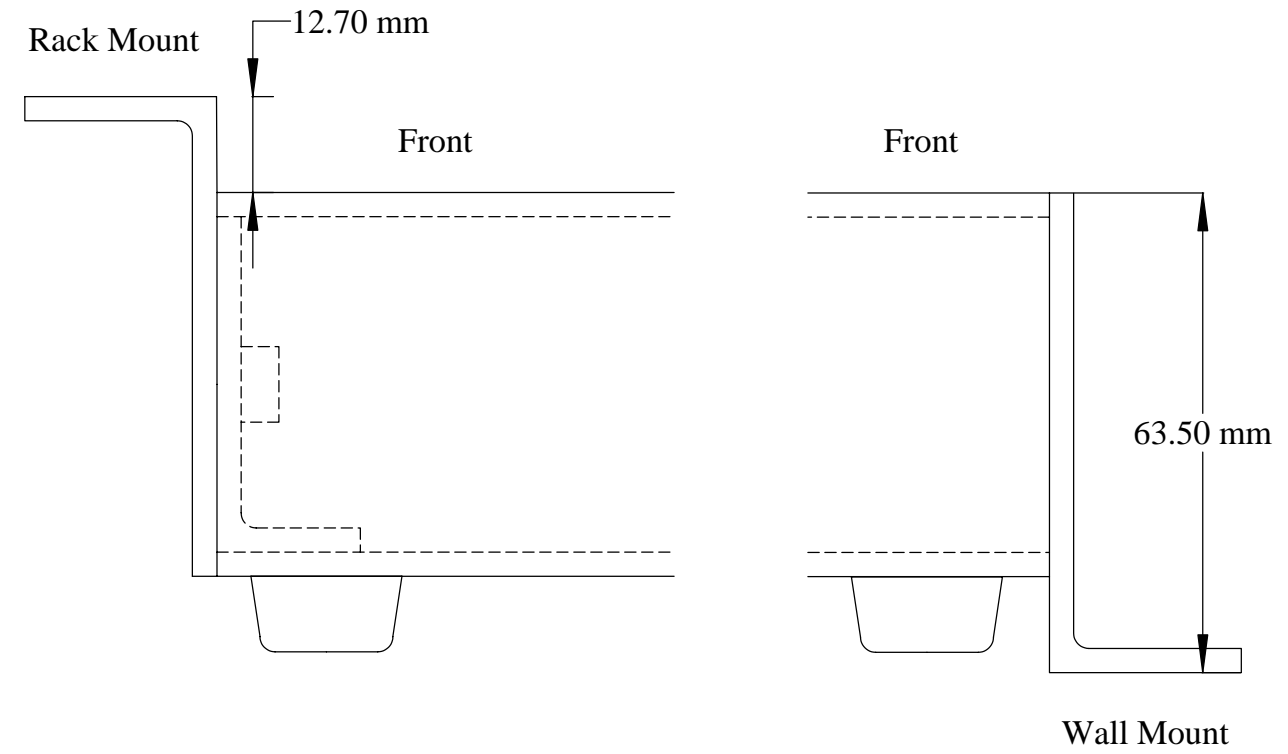

BrikWorm flush rack mount option

BrikWorm recessed rack mount option

40-4105-101310	10/02/07
REVISION RECORD	

FLATKEYS	HTTP://WWW.FLATKEYS.CO.UK
TITLE BRIKWORM RACK MOUNT OPTIONS	
FILE WORMRACKOPT.DWG	SHEET NUMBER 1 OF 1
PART NUMBER 40-4105-101310	START DATE 12/10/06